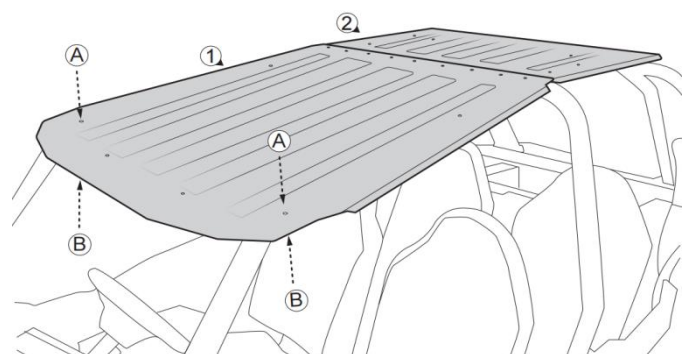

INSTALLATION INSTRUCTIONS

1. Shift vehicle transmission into "PARK". Turn key to "OFF" position and remove from vehicle.
2. Remove two original factory screws A and U-nuts B, set them aside for reuse.

3. Assemble front roof panel ① and rear roof panel ② with nine M6*25 screws ③, eighteen metal washers ⑤, nine rubber washer ⑥ and nine nuts ⑦.

4. Place assembled roof ①② on the roll cage, loosely secure its anterior part with two original factory screws [A] and U-nuts [B] first.

Plastic Hard Roof for Polaris RZR XP 4 1000

ZP-YJ-030507-003

5. As shown, Set eight clamps ⑧ under eight mounting holes of the assembled roof panel ①②. After determining the positions of the clamps, remove the assembled roof panel and stick foam pads to the roll cage.