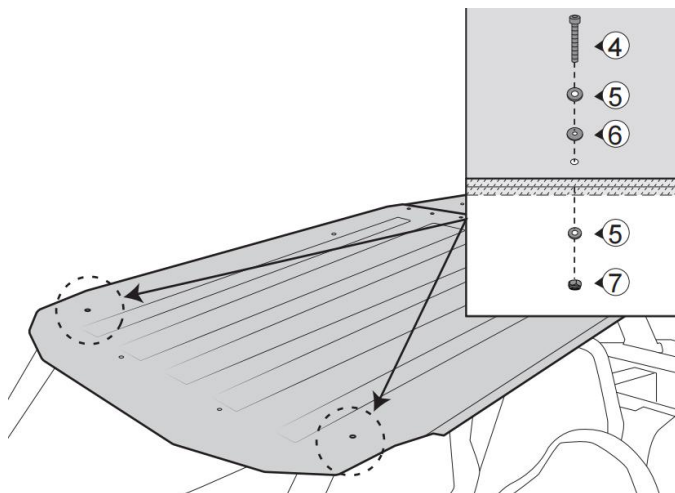

INSTALLATION INSTRUCTIONS

1. Shift vehicle transmission into "PARK". Turn key to "OFF" position and remove from vehicle.
2. Remove two original factory screws A and U-nuts B, set them aside for reuse.

3. Assemble front roof panel ① and rear roof panel ② with nine M6*25 screws ③, eighteen metal washers ⑤, nine rubber washer ⑥ and nine nuts ⑦.

4. Place assembled roof ①② on the roll cage, loosely secure its anterior part with two original factory screws [A] and U-nuts [B] first.

Plastic Hard Roof for Polaris RZR XP 4 1000

ZP-YJ-030507-003

5. As shown, Set eight clamps ⑧ under eight mounting holes of the assembled roof panel ①②. After determining the positions of the clamps, remove the assembled roof panel and stick foam pads to the roll cage.

6. Reinstall the assembled roof ①② on the roll cage with two M6*30 screws ④, two rubber washers ⑥, four metal washers ⑤, and two nuts ⑦.

7. Use our supplied accessories to fix the assembled roof panel ①② to eight positions on the roll cage. As shown, for each mounting hole, use one M6*30 screw ④, two metal washers ⑤, one rubber washer ⑥, one nut ⑦ and one clamp ⑧ to install.