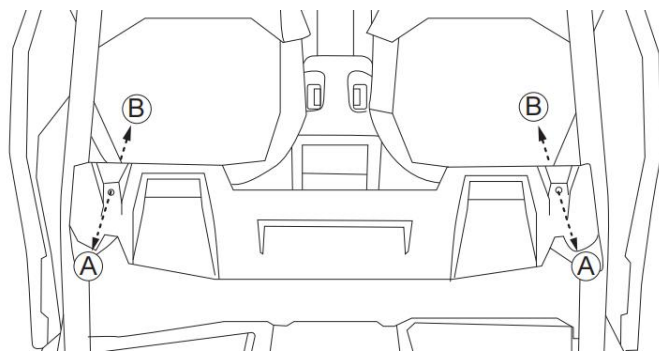

INSTALLATION INSTRUCTIONS

1. Shift vehicle transmission into "PARK". Turn key to "OFF" position and remove from vehicle.
2. Remove two original factory screws A and U-nuts B, set them aside for reuse.

3. Assemble front roof panel ① and rear roof panel ② with nine M6*25 screws ③, eighteen metal washers ⑤, nine rubber washer ⑥ and nine nuts ⑦.