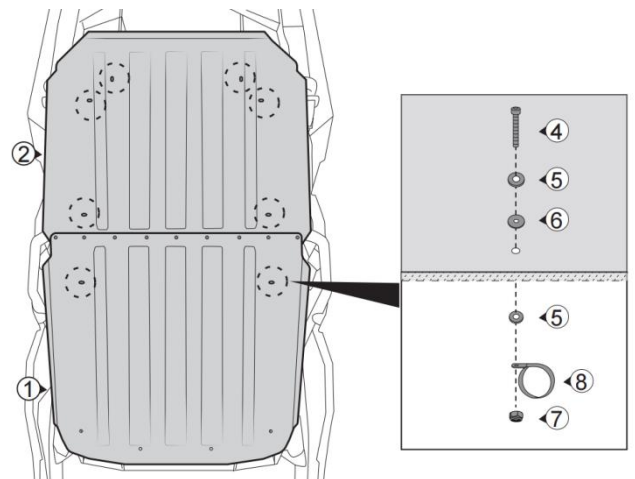

INSTALLATION INSTRUCTIONS

1. Shift vehicle transmission into "PARK". Turn key to "OFF" position and remove from vehicle.
2. Remove two original factory screws A and U-nuts B, set them aside for reuse.

3. Assemble front roof panel ① and rear roof panel ② with nine M6*25 screws ③, eighteen metal washers ⑤, nine rubber washer ⑥ and nine nuts ⑦.

4. Place assembled roof ①② on the roll cage, loosely secure its anterior part with two original factory screws [A] and U-nuts [B] first.

Plastic Hard Roof for Polaris RZR XP 4 1000

ZP-YJ-030507-003

5. As shown, Set eight clamps ⑧ under eight mounting holes of the assembled roof panel ①②. After determining the positions of the clamps, remove the assembled roof panel and stick foam pads to the roll cage.

6. Reinstall the assembled roof ①② on the roll cage with two M6*30 screws ④, two rubber washers ⑥, four metal washers ⑤, and two nuts ⑦.

7. Use our supplied accessories to fix the assembled roof panel ①② to eight positions on the roll cage. As shown, for each mounting hole, use one M6*30 screw ④, two metal washers ⑤, one rubber washer ⑥, one nut ⑦ and one clamp ⑧ to install.