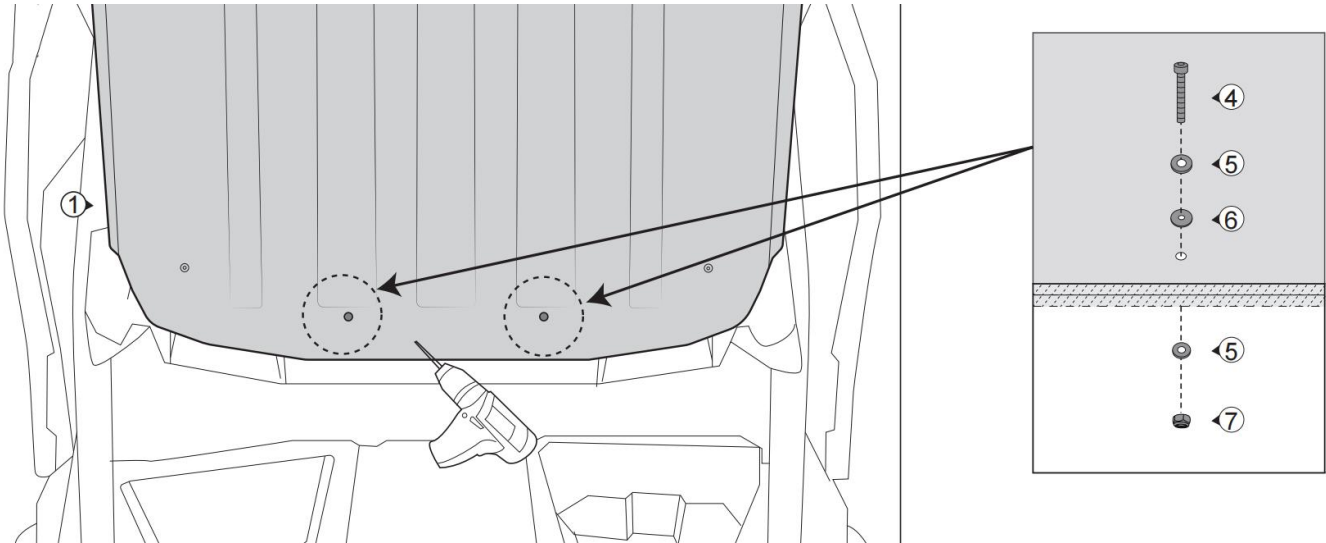

4. Place assembled roof ①② on the roll cage, loosely secure its anterior part with two original factory screws [A] and U-nuts [B] first.

Plastic Hard Roof for Polaris RZR XP 4 1000

ZP-YJ-030507-003

5. As shown, Set eight clamps ⑧ under eight mounting holes of the assembled roof panel ①②. After determining the positions of the clamps, remove the assembled roof panel and stick foam pads to the roll cage.

6. Reinstall the assembled roof ①② on the roll cage with two M6*30 screws ④, two rubber washers ⑥, four metal washers ⑤, and two nuts ⑦.

7. Use our supplied accessories to fix the assembled roof panel ①② to eight positions on the roll cage. As shown, for each mounting hole, use one M6*30 screw ④, two metal washers ⑤, one rubber washer ⑥, one nut ⑦ and one clamp ⑧ to install.

Plastic Hard Roof for Polaris RZR XP 4 1000

ZP-YJ-030507-003

8. Drill two holes on the roof panel based on the two mounting holes C of the assembled roof panel ①②. For each mounting hole, use one M6*30 screw ④, two metal washers ⑤, one rubber washer ⑥ and one nut ⑦ to install.