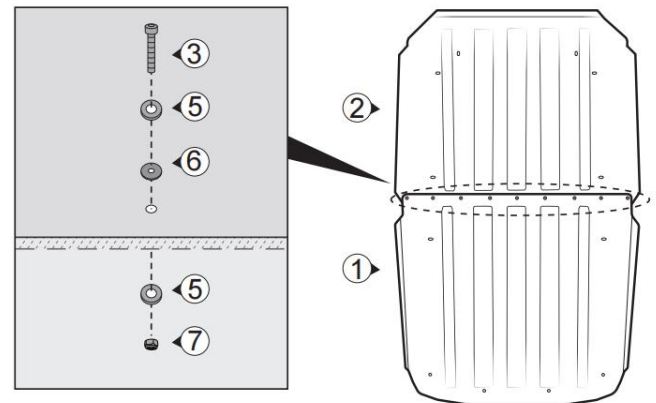

INSTALLATION INSTRUCTIONS

1. Shift vehicle transmission into "PARK". Turn key to "OFF" position and remove from vehicle.
2. Remove two original factory screws A and U-nuts B, set them aside for reuse.

3. Assemble front roof panel ① and rear roof panel ② with nine M6*25 screws ③, eighteen metal washers ⑤, nine rubber washer ⑥ and nine nuts ⑦.