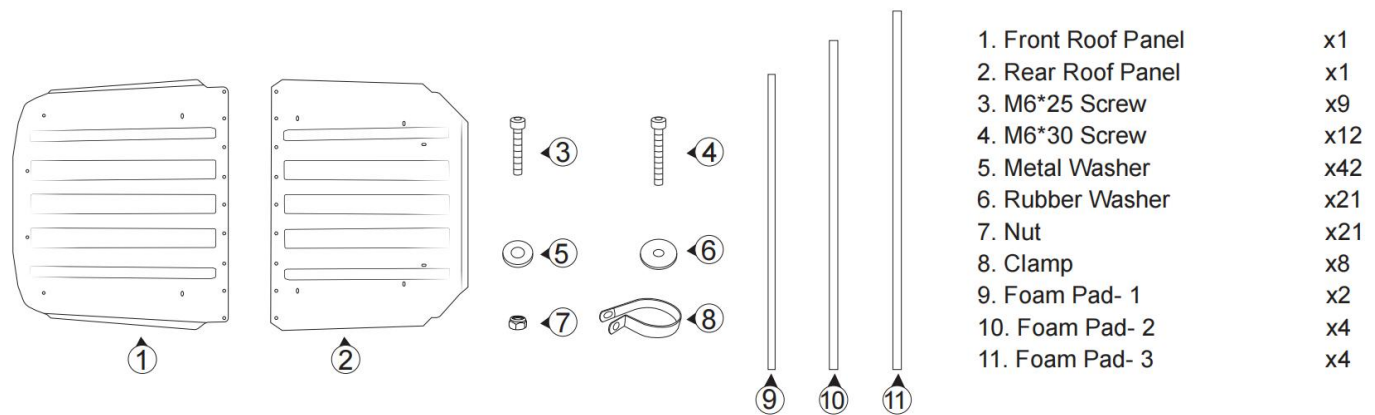

Plastic Hard Roof for Polaris RZR XP 4 1000

ZP-YJ-030507-003

BEFORE YOU BEGIN

Read these instructions and check to be sure all parts and tools are accounted for. Please retain these installation instructions for future reference.

IMPORTANT

This PLASTIC HARD ROOF is exclusively designed for your vehicle. Please read the installation instructions thoroughly before beginning. Installation is easier if the vehicle is clean and free of debris.