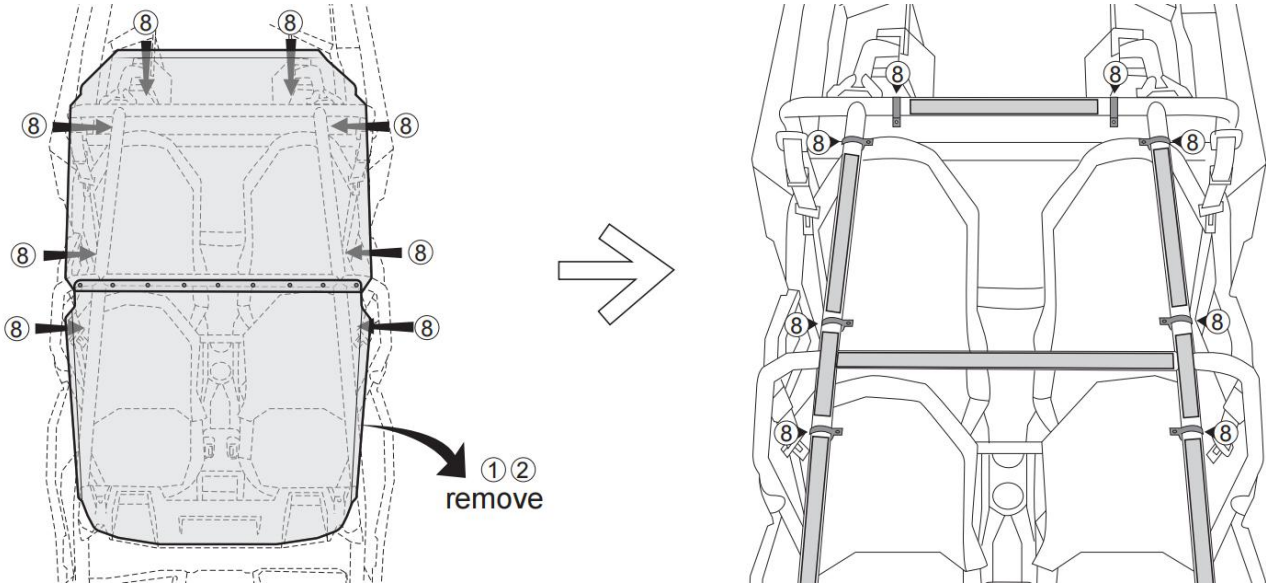

INSTALLATION INSTRUCTIONS

1. Shift vehicle transmission into "PARK". Turn key to "OFF" position and remove from vehicle.
2. Remove two original factory screws A and U-nuts B, set them aside for reuse.

3. Assemble front roof panel ① and rear roof panel ② with nine M6*25 screws ③, eighteen metal washers ⑤, nine rubber washer ⑥ and nine nuts ⑦.

4. Place assembled roof ①② on the roll cage, loosely secure its anterior part with two original factory screws [A] and U-nuts [B] first.

Plastic Hard Roof for Polaris RZR XP 4 1000

ZP-YJ-030507-003

5. As shown, Set eight clamps ⑧ under eight mounting holes of the assembled roof panel ①②. After determining the positions of the clamps, remove the assembled roof panel and stick foam pads to the roll cage.

6. Reinstall the assembled roof ①② on the roll cage with two M6*30 screws ④, two rubber washers ⑥, four metal washers ⑤, and two nuts ⑦.

7. Use our supplied accessories to fix the assembled roof panel ①② to eight positions on the roll cage. As shown, for each mounting hole, use one M6*30 screw ④, two metal washers ⑤, one rubber washer ⑥, one nut ⑦ and one clamp ⑧ to install.