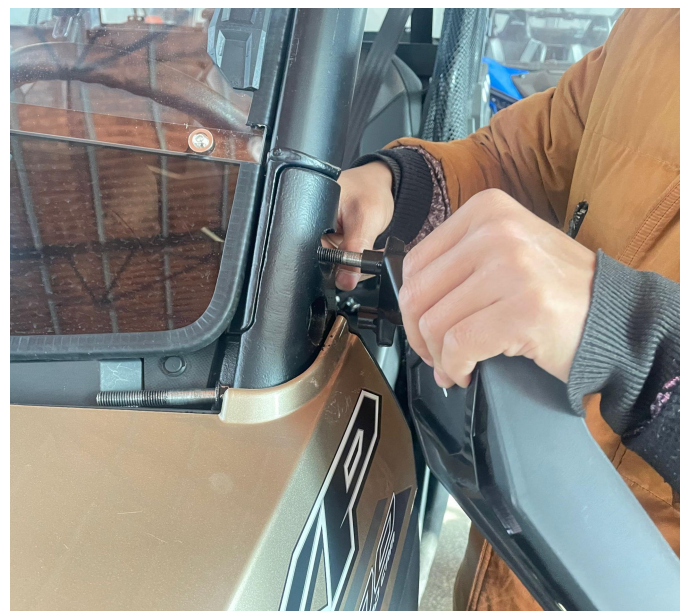

IMPORTANT

This Side Mirrors are exclusively designed for your vehicle. Please read the installation instructions thoroughly before beginning. Installation is easier if the vehicle is clean and free of debris.

INSTALLATION INSTRUCTIONS

1. Shift vehicle transmission into "PARK". Turn key to "OFF" position and remove from vehicle.
2. Product picture

3. First remove the screws of pillar A of the original vehicle, install the side mirror on pillar A and then fix it with the screws in the accessories package, and install the other side in the same way. As shown below: