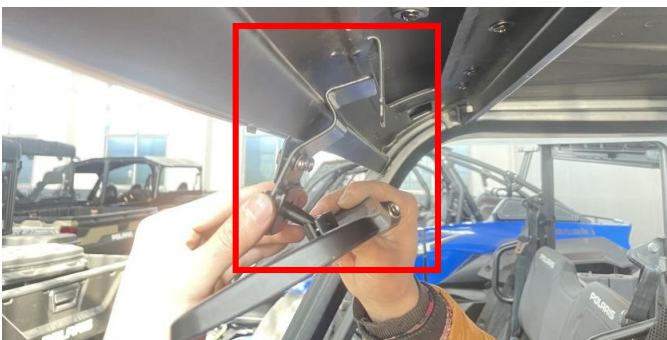

IMPORTANT

This Center Rear View Mirror is exclusively designed for your vehicle. Please read the installation instructions thoroughly before beginning. Installation is easier if the vehicle is clean and free of debris.

INSTALLATION INSTRUCTIONS

1. Product picture

2. First loosen the bracket screws on the mirror shell, then install the mirror on the roof frame of the original vehicle, and finally tighten the screws to fix it. As shown below: