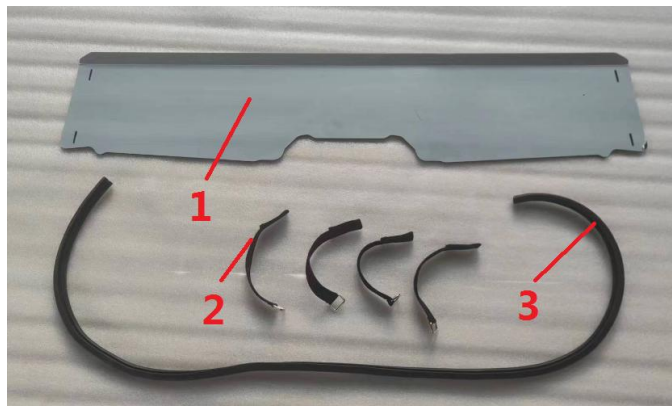

## IMPORTANT

This Half Windshield is exclusively designed for your vehicle. Please read the installation instructions thoroughly before beginning. Installation is easier if the vehicle is clean and free of debris.

## INSTALLATION INSTRUCTIONS

1. Shift vehicle transmission into "PARK". Turn key to "OFF" position and remove from vehicle.
2. Product picture:

3. Open four straps, position lower edge of windshield against dash panel, then lock clamps to A-pillars. As shown in the picture:

REF	QTY	PART DESCRIPTION
1	1	HALF Windshield
2	4	Velcro straps
3	1	Glue strip

**Note:** Please refer to the installation video in the Amazon listing before your installation, or contact the seller for the installation video.