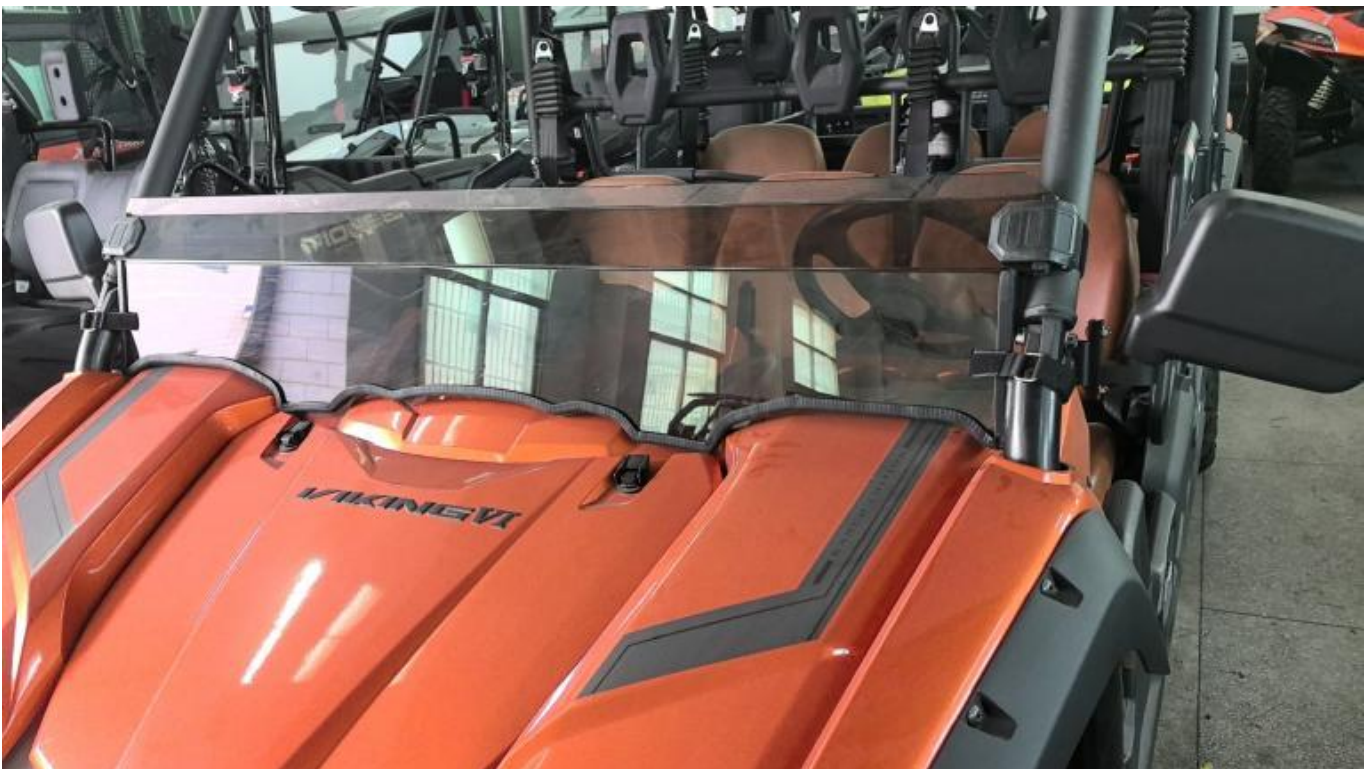

Front Half Windshield For Yamaha Viking

SAUTV5

ZP-YJ-031111-006

BEFORE YOU BEGIN

Read these instructions and check to be sure all parts and tools are accounted. Please retain these installation instructions for future reference.

This *Front Half Windshield* is exclusively designed for your vehicle. Please read the installation instructions thoroughly before beginning. Installation is easier if the vehicle is clean and free of debris.

INSTALLATION INSTRUCTIONS

1. Shift vehicle transmission into "PARK". Turn key to "OFF" position and remove from vehicle.
2. Fix the Half windshield to the frame with two clamps and two ribbon.

Note: Please refer to the installation video in the Amazon listing before your installation, or contact the seller for the installation video.